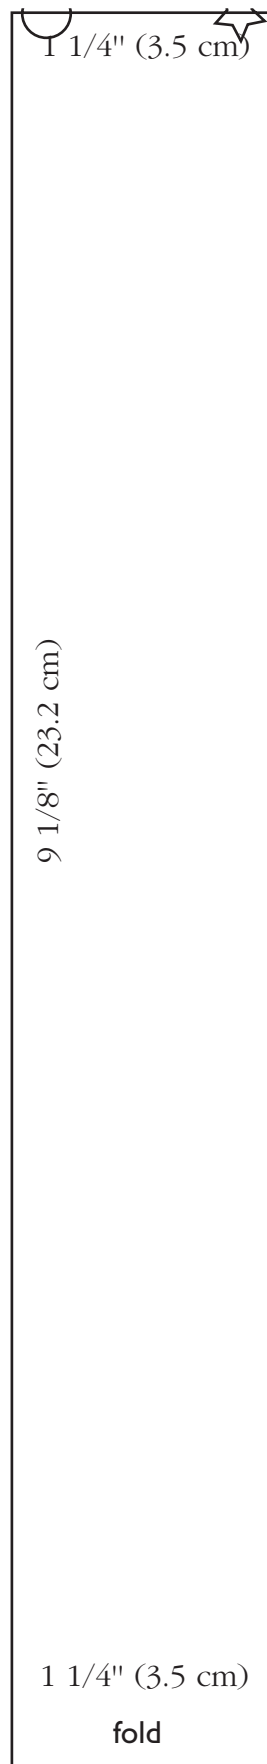

HAND BAG

9 1/2" (24 cm)

Hand Bag
Inside, flap,
leather suede,
2 pcs

9 1/4" (23 cm)

6" (15 cm)

5 1/4" (13.5 cm)

9 1/2" (24 cm)

bag lining,
fabric, 2 pcs