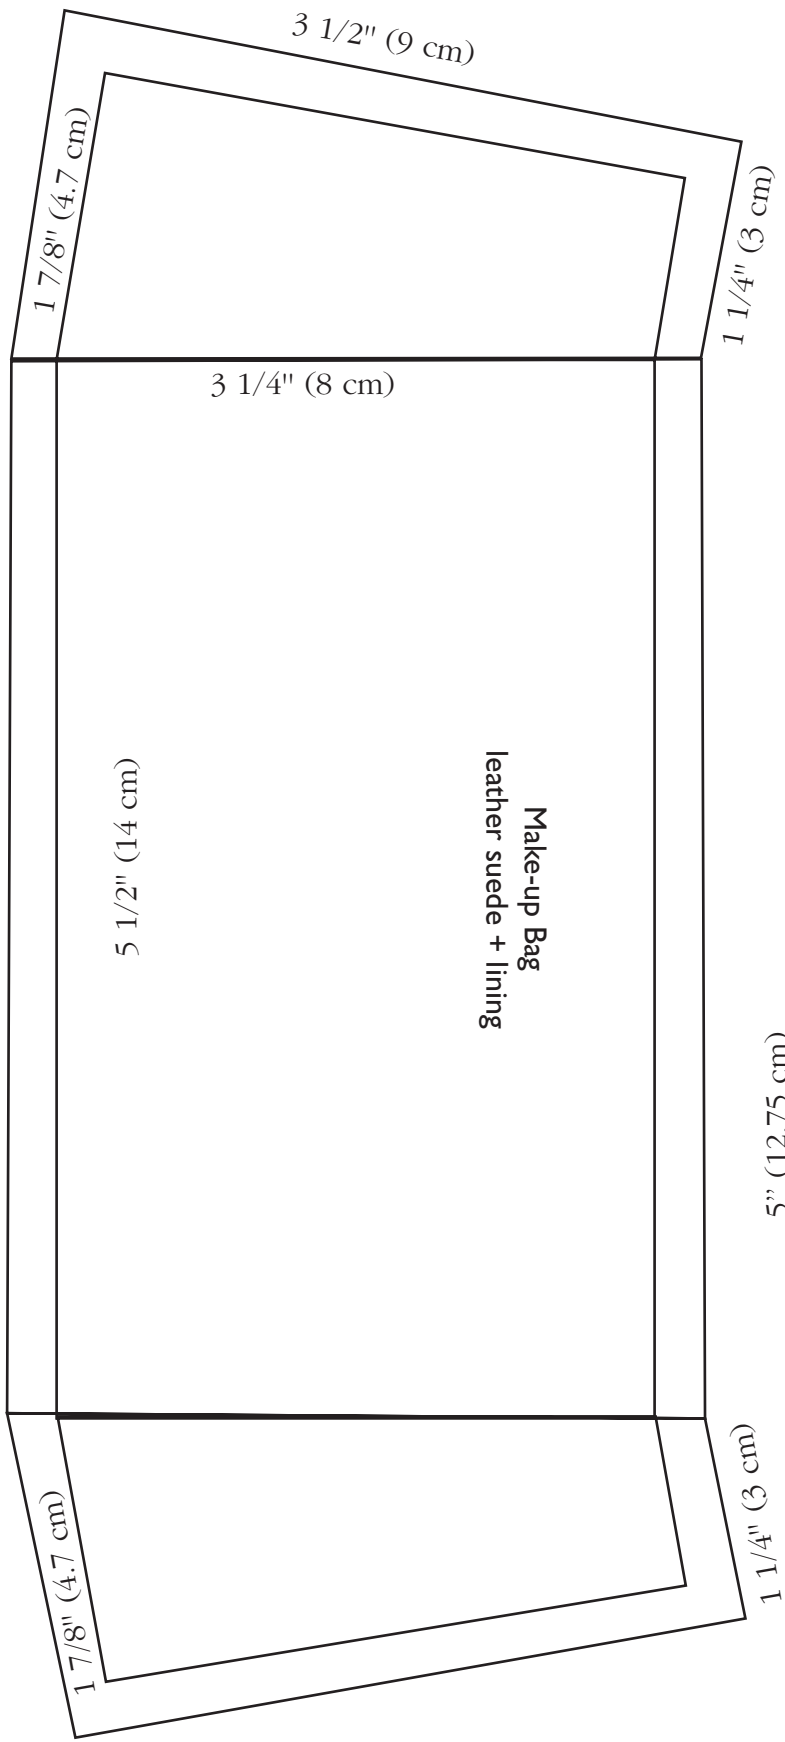

MAKE-UP BAG