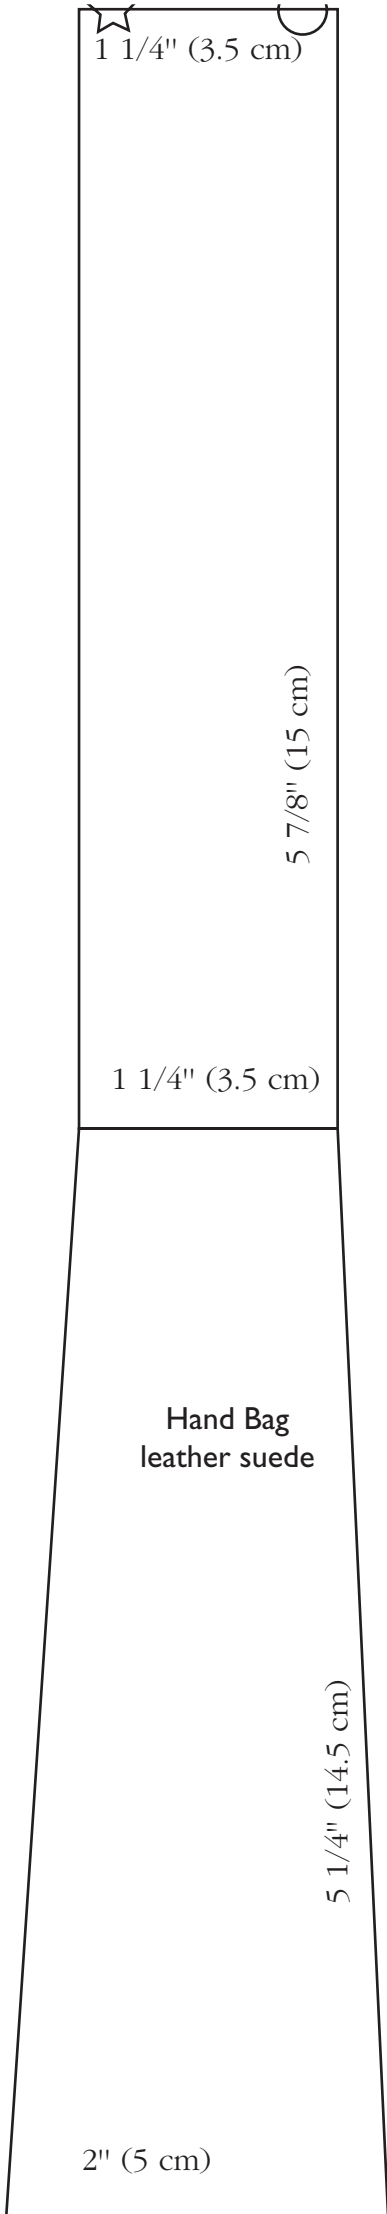

HAND BAG

9 1/2" (24 cm)

Hand Bag
Inside, flap,
leather suede,
2 pcs

9 1/4" (23 cm)

6" (15 cm)

5 1/4" (13.5 cm)

9 1/2" (24 cm)

bag lining,
fabric, 2 pcs